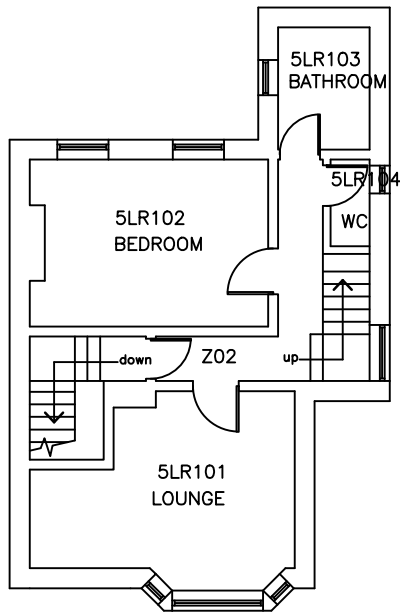

GROUND FLOOR

FIRST FLOOR

SECOND FLOOR

 <p>University of South Wales Prifysgol De Cymru</p>	<p>ESTATES & FACILITIES 48 BLOCK TREFOREST PONTYPRIDD CF37 1DL TEL: 01495 46545 FAX: 01495 46276</p>		
	<p>CAMPUS TREFOREST - MAIN CAMPUS</p>		
<p>TITLE 5 LLANTWIT ROAD - GROUND FLOOR</p>		<p>DRAWING TITLE FLOOR PLAN</p>	
<p>DATE NOV 2003</p>	<p>SCALE 1:100</p>	<p>DRAWN SW</p>	<p>CHECKED GK</p>
<p>DRAWING NO.</p>		<p>REV</p>	
<p>CAD FILE</p>			