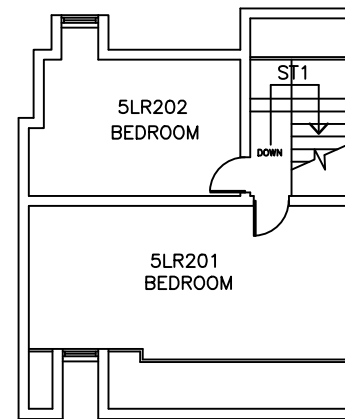

GROUND FLOOR

FIRST FLOOR

SECOND FLOOR

 <p>University of South Wales Prifysgol De Cymru</p>	<p>ESTATES & FACILITIES 48 BLOCK TREFOREST PONTYPRIDD CF37 1DL TEL: 01495 46545 FAX: 01495 46276</p>		
	<p>CAMPUS TREFOREST - MAIN CAMPUS</p>		
<p>TITLE 5 LLANTWIT ROAD - GROUND FLOOR</p>		<p>DRAWING TITLE FLOOR PLAN</p>	
<p>DATE NOV 2003</p>	<p>SCALE 1:100</p>	<p>DRAWN SW</p>	<p>CHECKED GK</p>
<p>DRAWING NO.</p>		<p>REV</p>	
<p>CAD FILE</p>			