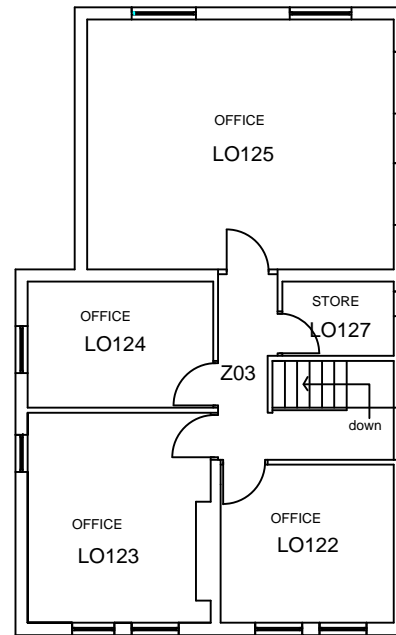

GROUND FLOOR PLAN

FIRST FLOOR PLAN

 University of South Wales Prifysgol De Cymru		ESTATES & FACILITIES	
		W BLOCK TREFOREST PONTYPRIDD CF37 1DL TEL: 01446 863464 FAX: 01446 863738	
CAMPUS			
TREFOREST - MAIN CAMPUS			
TITLE			
LODGE			
DRAWING TITLE			
FLOOR PLAN			
DATE	SCALE	DRAWN	CHECKED
MAY 2015	1:100	SW	GK
DRAWING NO.			REV
CAD FILE			